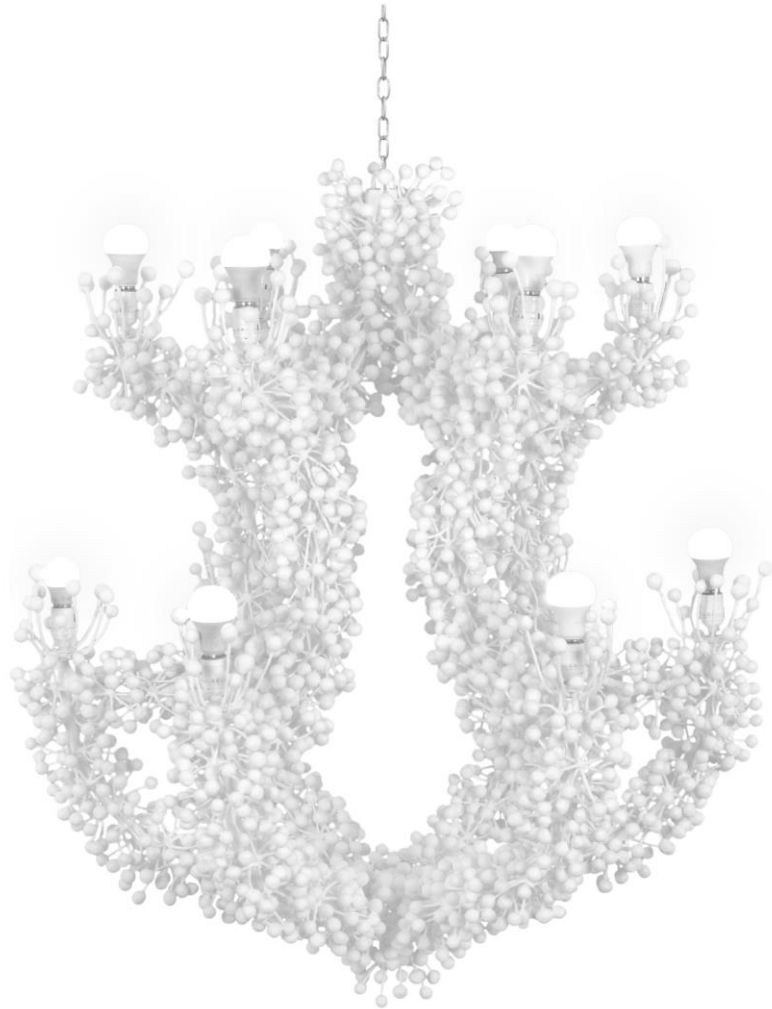

olystudio.com

*cast resin with berrie cluster*

berrie 12  
chandelier

40" w x 43" h  
finish: frost white  
hardware: white  
includes canopy & 3-foot chain  
twelve bulbs not to exceed 60w