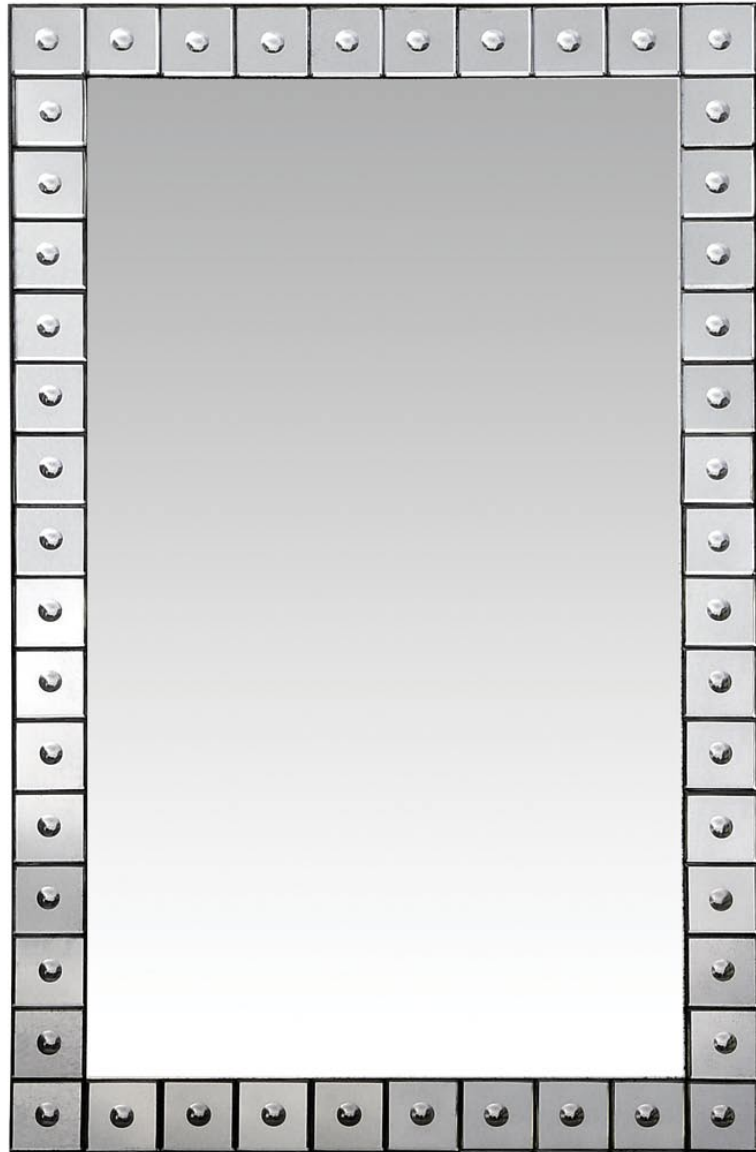

olystudio.com

non-antiqued mirror with hand carving

andre
mirror

small: 30"W x 47.5"H
large: 39.5"W x 85"H
*mirror is non-antiqued